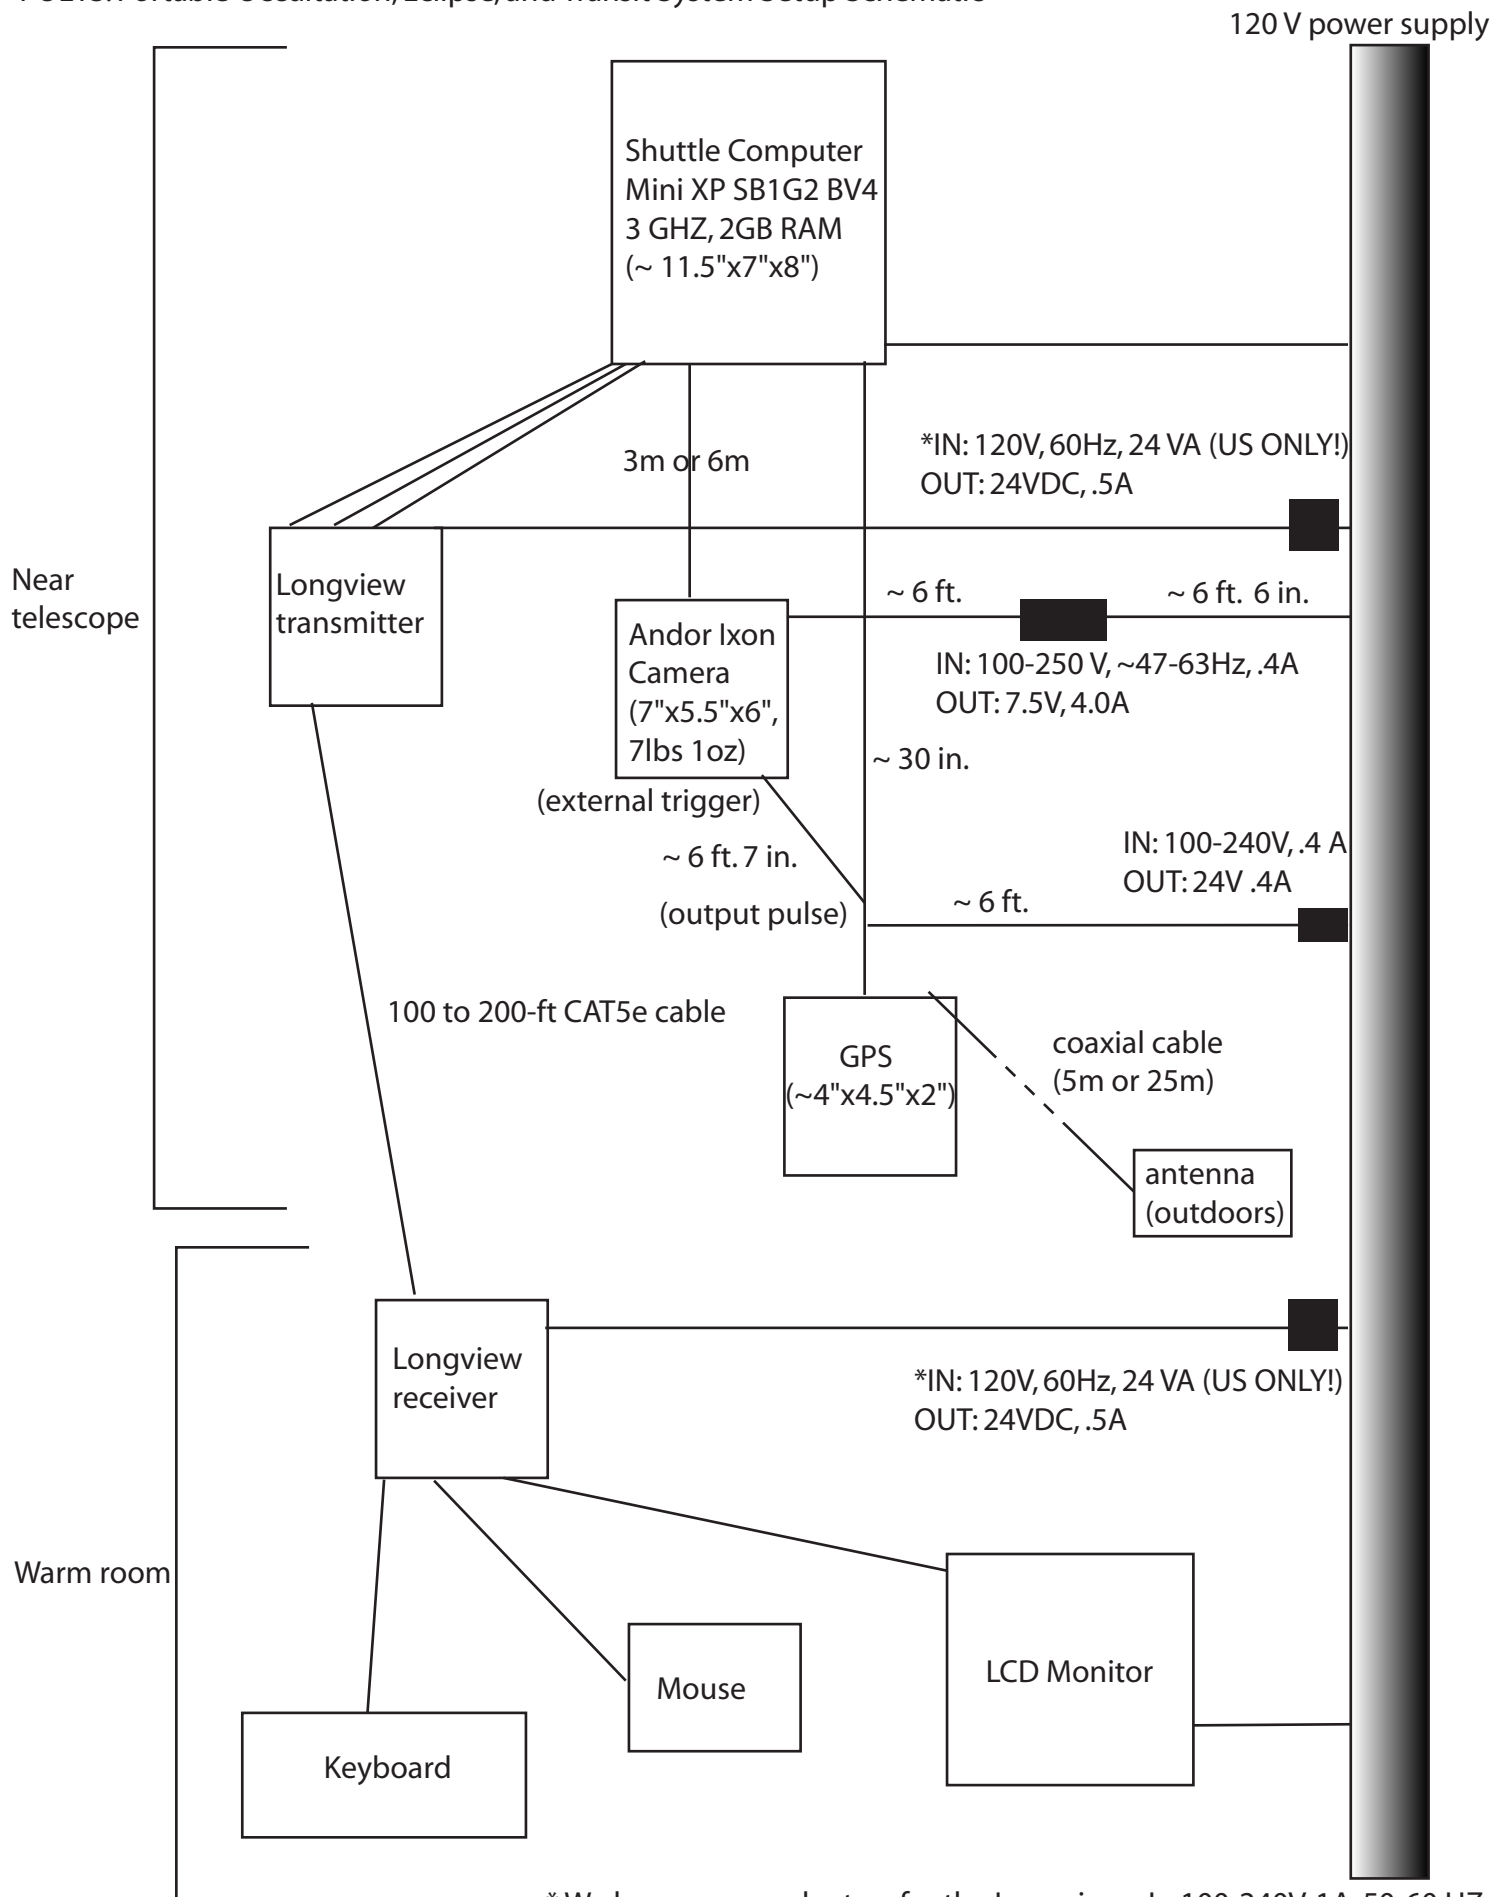

POETS: Portable Occultation, Eclipse, and Transit System Setup Schematic

\* We have power adapters for the Longviews, In:100-240V, 1A, 50-60 HZ Out: 24V, .83 A.